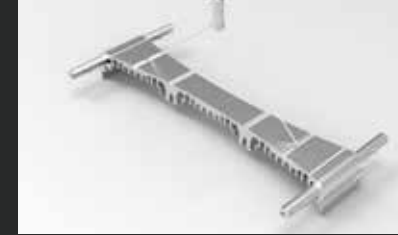

LED

available in black as well!

daytime®
pendix

Pending set

Top-Adapter set

Wall Bracket set

Connecting Profile

LED

pendix is designed for premium open aquariums in marine water as well as in fresh water segment. Based on the technology of matrix series pendix offers the same quality features and several identical characteristics of its “mother”.

For you we have designed 5 universal sets consisting of equipped pendix, converter and pending set for fresh water as well as for marine water aquariums – available in following lengths: 40, 60, 80, 100, 130 cm.

customized

Moreover pendix is available in 27 standard lengths (pendix40 to pendix300). Ideal for tank widths between 50 and 325 cm. Flexible configuration concerning LED-module equipment is the same as matrix. Modul assembly occurs ex factory, by retailer or the aquarium owner him(her)self. Various mounting elements like Top adapter, Wall bracket as well as suitable converters you will find on our web site: www.daytime.de