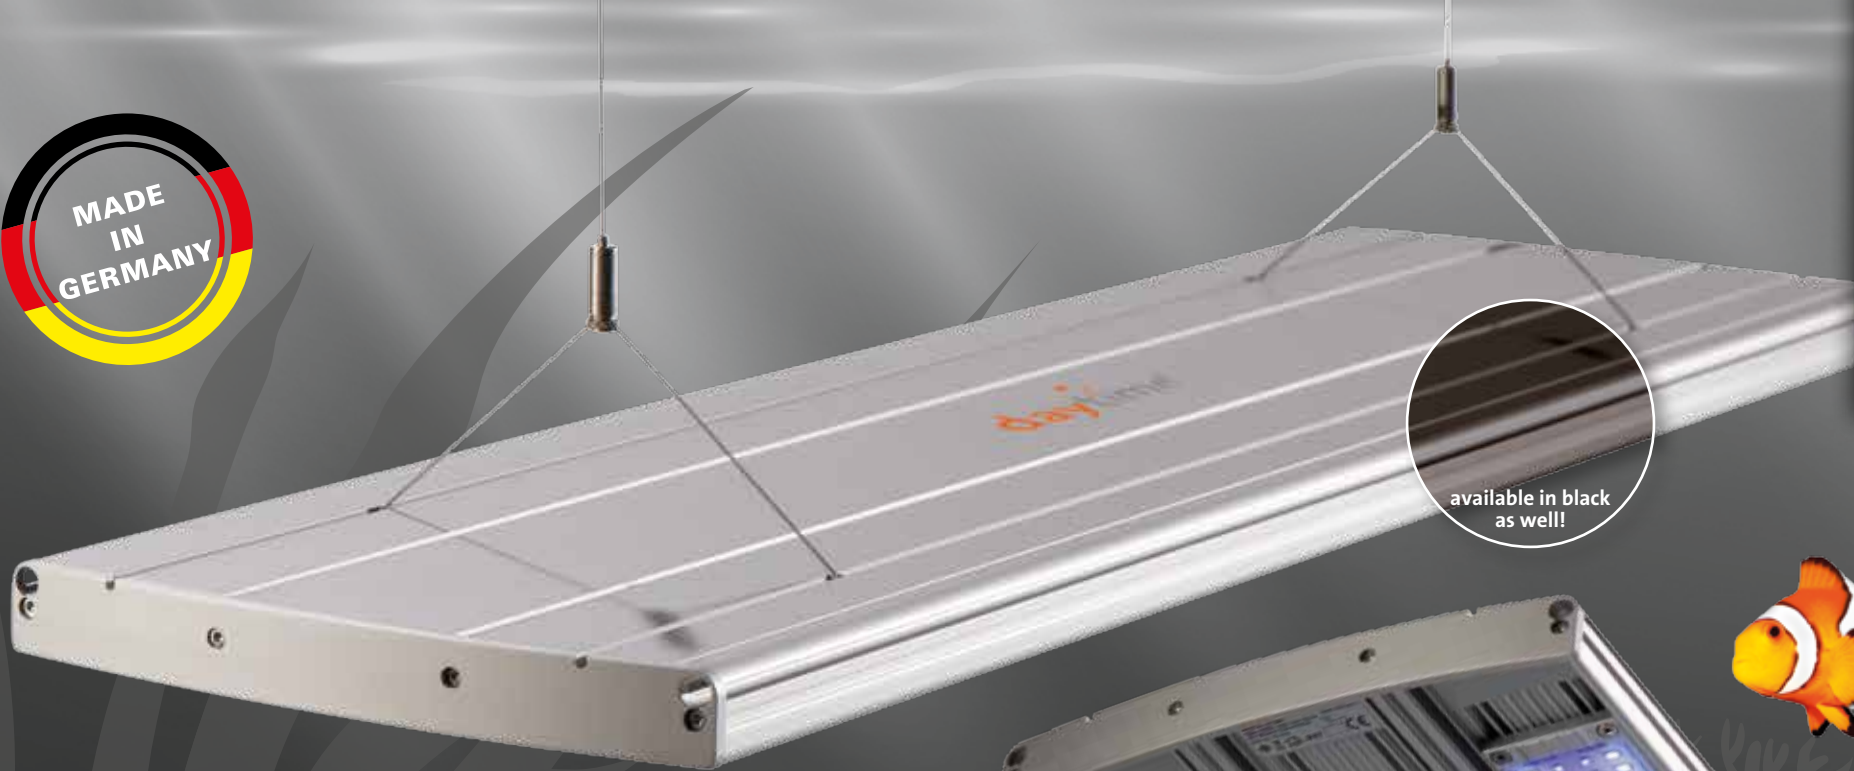

LED

available in black as well!

daytime®
pendix

Pending set

Top-Adapter set

Wall Bracket set

Connecting Profile

LED

pendix is designed for premium open aquariums in marine water as well as in fresh water segment. Based on the technology of matrix series pendix offers the same quality features and several identical characteristics of its “mother”.

For you we have designed 5 universal sets consisting of equipped pendix, converter and pending set for fresh water as well as for marine water aquariums – available in following lengths: 40, 60, 80, 100, 130 cm.

customized

Moreover pendix is available in 27 standard lengths (pendix40 to pendix300). Ideal for tank widths between 50 and 325 cm. Flexible configuration concerning LED-module equipment is the same as matrix. Modul assembly occurs ex factory, by retailer or the aquarium owner him(her)self. Various mounting elements like Top adapter, Wall bracket as well as suitable converters you will find on our web site: www.daytime.de