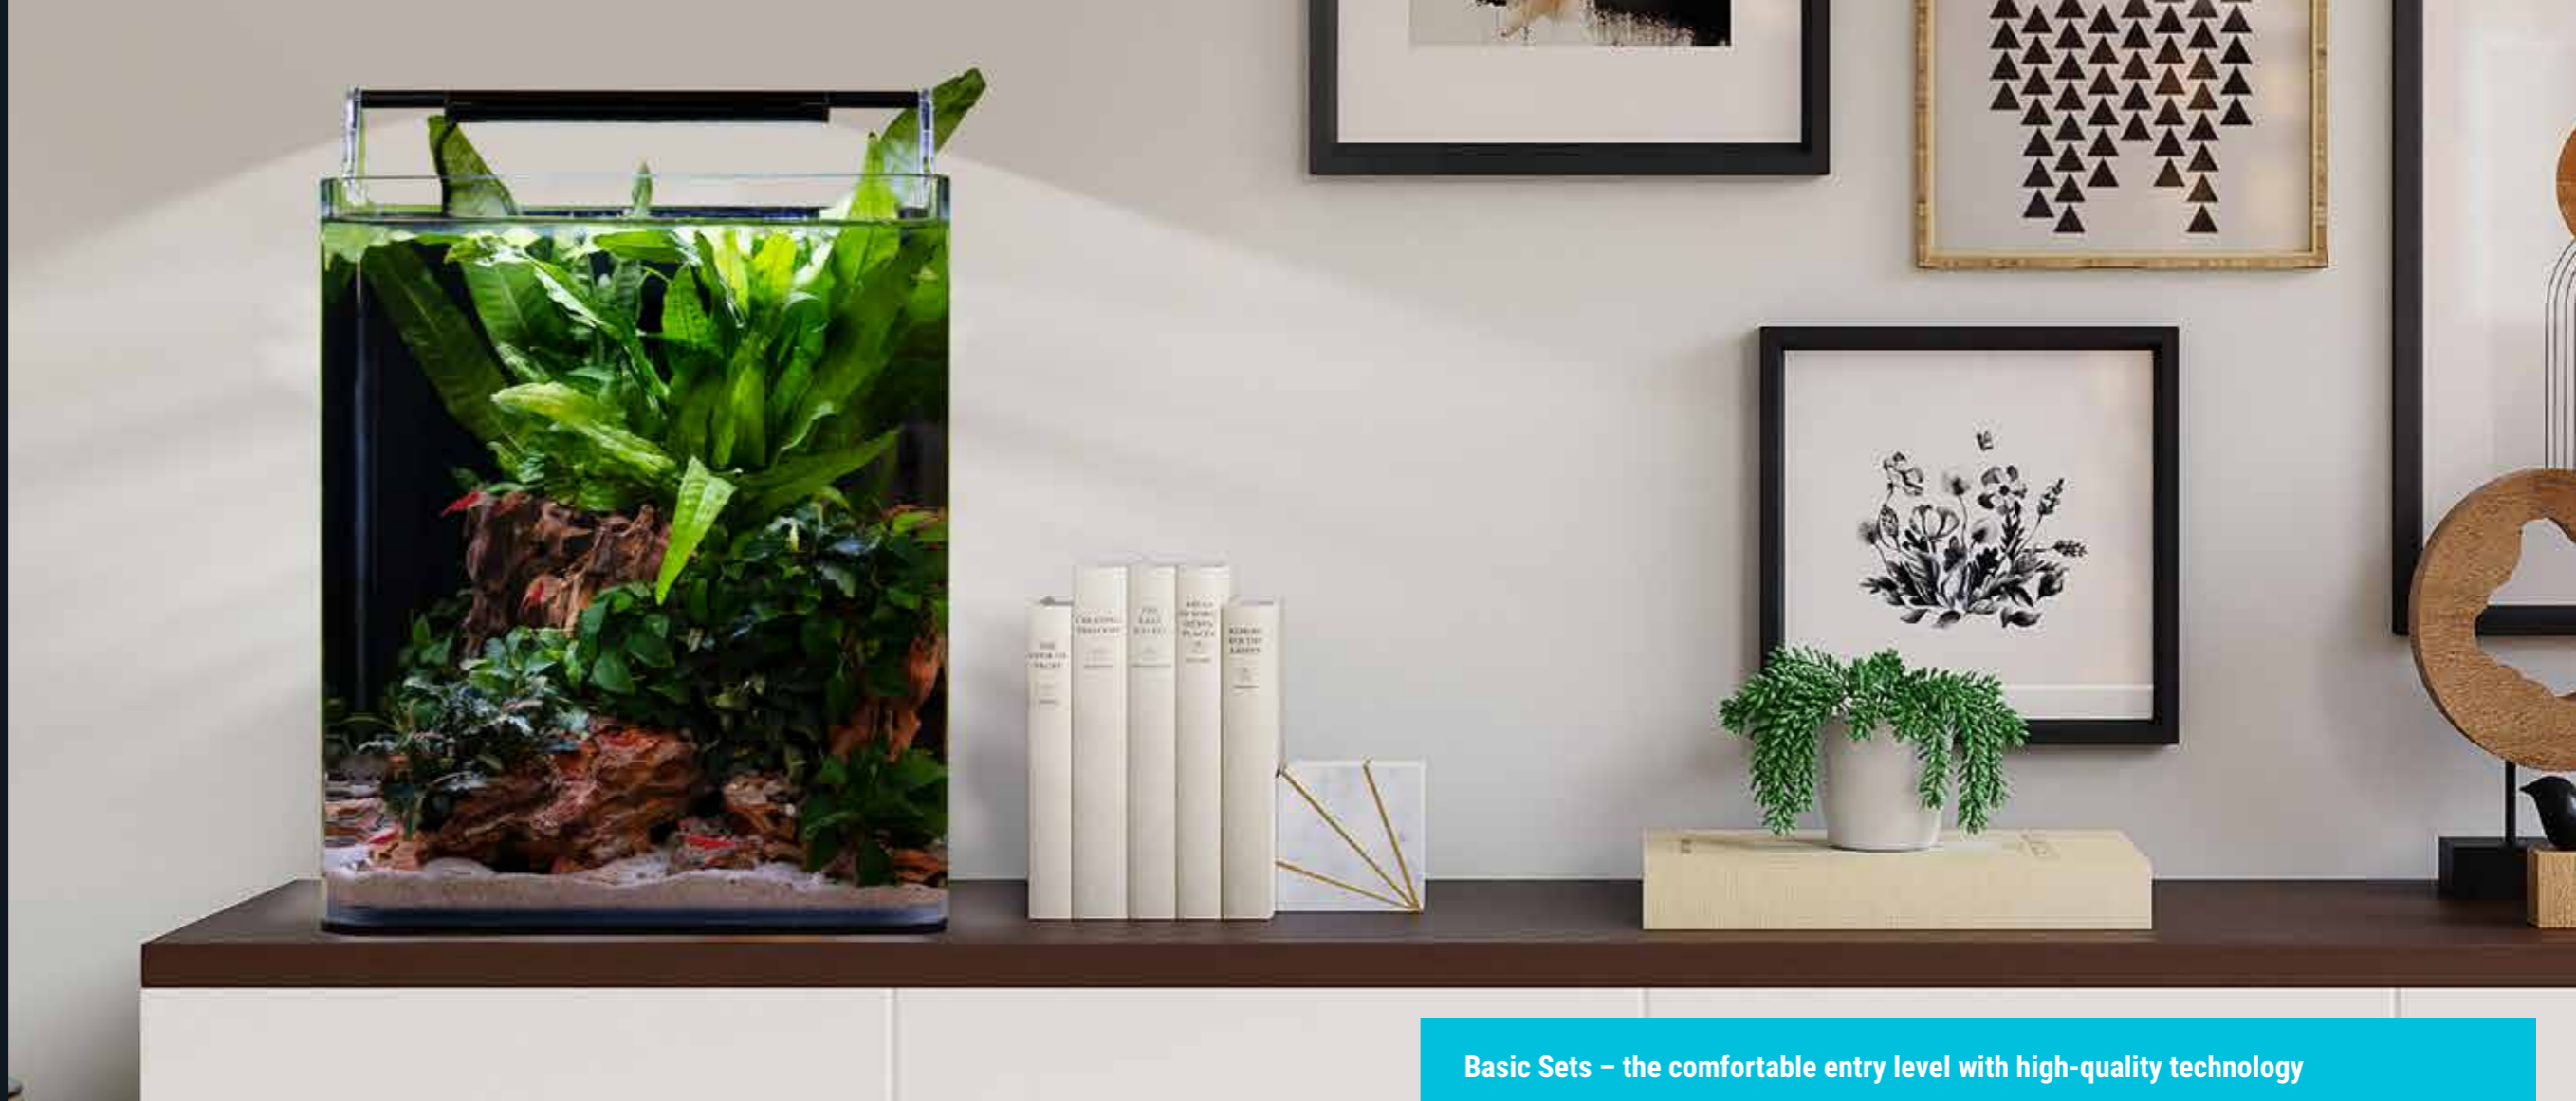

Nano Cube Basic

Nano Tank Basic

Basic Sets – the comfortable entry level with high-quality technology

The Basic Sets offer you an effortless entry level with perfectly coordinated technology: a quiet, powerful Corner Filter and the elegant Daytime onex black LED for brilliant, energy-efficient light and healthy plant growth.

It also comes with our compact starter guide, which takes you step by step through setup, maintenance, and initial stocking.

The choice of substrate is entirely up to you, whether you prefer light sand or deep black gravel. Compared to conventional aquarium sets, we focus on good technology right from the start.