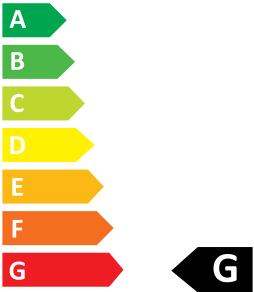

ENERG

OASE

72557

7
kWh/1000h